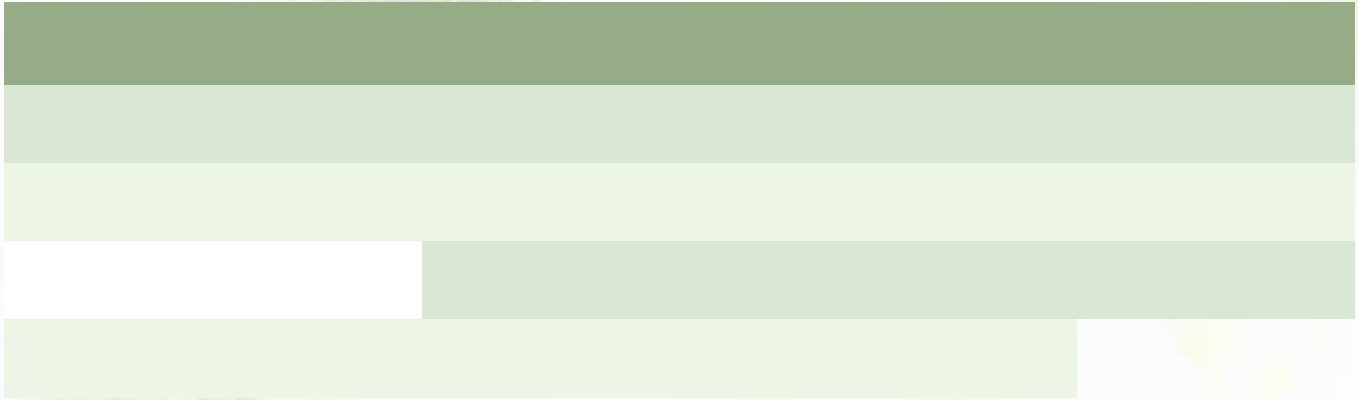

1

6

369

/

20

20

20

人民幣千元	2020	2021	變幅(%)
	30.80	49.59	↑ 61%
	31.58	37.54	↑ 19%
	5.74	5.56	↓ 3%
	5.14	17.59	↑ 242%
	6.21	12.06	↑ 94%
	7.48	14.39	↑ 92%

	 A diagram illustrating a process or components. It features two orange cylinders of different heights and a dark green horizontal rectangle to their right.

力争成为中国最优质的化肥企业